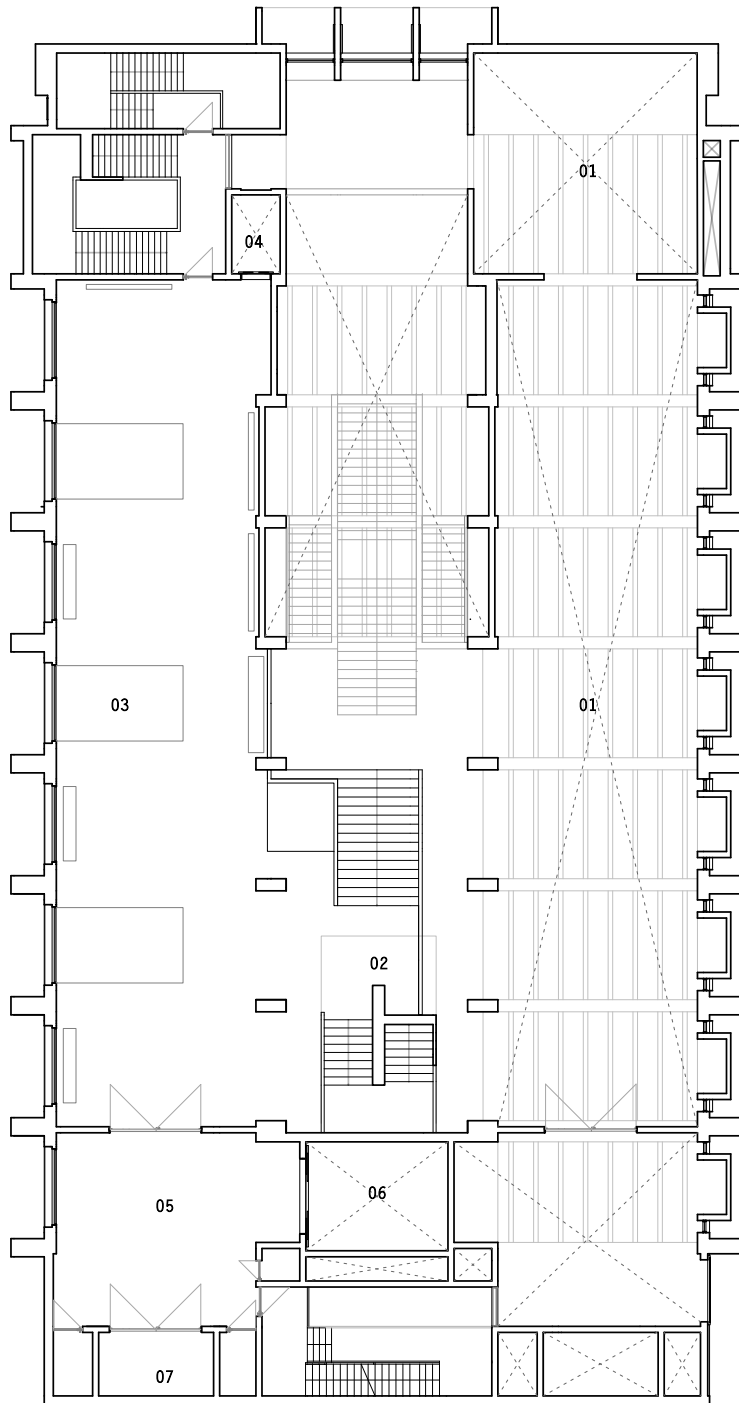

LEVEL -02

NOTES

- 01 LECTURE THEATRE
- 02 PLANT/ STORE
- 03 TOILET
- 04 RESTORATION STUDIO
- 05 VAULT ARCHIVE
- 06 ARMATURE WORKSHOP
- 07 ARTEFACT LIFT
- 08 ARCHAEOLOGICAL GALLERY
- 09 REPOSITORY

REFLECTED CEILING PLAN IS INDICATED IN GREY ONLY WHERE THE CEILING IS IMMEDIATELY OVER THAT SPACE

WHEN READ IN CONJUNCTION WITH VOID (MARKED WITH A CROSS) THIS ALLOWS THE RAUMPLAN TO BE READ IN PLAN

LEVEL -01

- 01 LECTURE THEATRE(Access LEVEL)
- 02 SEMINAR ROOM
- 03 PASSENGER LIFT
- 04 TEMPORARY GALLERY
- 05 VAULT GALLERY
- 06 ARTEFACT PREPARATION AREA
- 07 ARTEFACT LIFT
- 08 VOID OVER GALLERY BELOW
- 09 PROCESSIONAL STAIR

LEVEL 00 - GROUND

- 01 VESTIBULE
- 02 CLOAKROOMS/TOILETS
- 03 PASSENGER LIFT
- 04 BOOKSHOP
- 05 OFFICES
- 06 DOCUMENTATION/PHOTO STUDIO
- 07 ARTEFACT LIFT
- 08 VOID OVER GALLERY BELOW
- 09 PROCESSIONAL STAIR
- 10 MEETING ROOM
- 11 LOADING BAY/REFUSE STORE

LEVEL 01

- 01 BRIDGE
- 02 CABINET GALLERY
- 03 LOWER GALLERY
- 04 PASSENGER LIFT
- 05 SERVICE PLENUM
- 06 PLANT/STORE
- 07 ARTEFACT PREPARATION AREA/ CRANE BAY
- 08 ARTEFACT LIFT
- 09 PROCESSIONAL STAIR
- 10 VOID OVER GALLERY BELOW