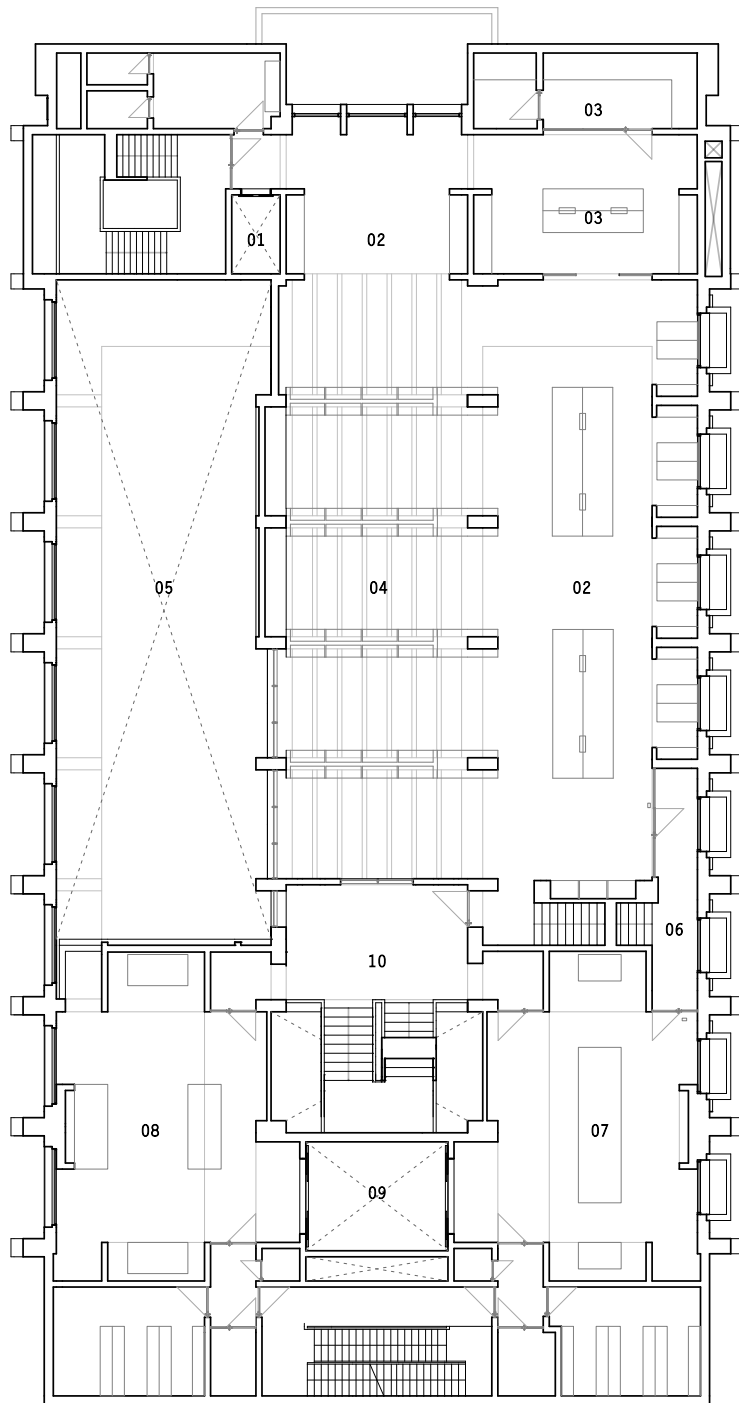

WHEN READ IN CONJUNCTION WITH VOID (MARKED WITH A CROSS) THIS ALLOWS THE RAUMPLAN TO BE READ IN PLAN

LEVEL -01

- 01 LECTURE THEATRE(Access LEVEL)
- 02 SEMINAR ROOM
- 03 PASSENGER LIFT
- 04 TEMPORARY GALLERY
- 05 VAULT GALLERY
- 06 ARTEFACT PREPARATION AREA
- 07 ARTEFACT LIFT
- 08 VOID OVER GALLERY BELOW
- 09 PROCESSIONAL STAIR

LEVEL 00 - GROUND

- 01 VESTIBULE
- 02 CLOAKROOMS/TOILETS
- 03 PASSENGER LIFT
- 04 BOOKSHOP
- 05 OFFICES
- 06 DOCUMENTATION/PHOTO STUDIO
- 07 ARTEFACT LIFT
- 08 VOID OVER GALLERY BELOW
- 09 PROCESSIONAL STAIR
- 10 MEETING ROOM
- 11 LOADING BAY/REFUSE STORE

LEVEL 01

- 01 BRIDGE
- 02 CABINET GALLERY
- 03 LOWER GALLERY
- 04 PASSENGER LIFT
- 05 SERVICE PLENUM
- 06 PLANT/STORE
- 07 ARTEFACT PREPARATION AREA/ CRANE BAY
- 08 ARTEFACT LIFT
- 09 PROCESSIONAL STAIR
- 10 VOID OVER GALLERY BELOW

LEVEL 02

- 01 VOID OVER GALLERY BELOW
- 02 PROCESSIONAL STAIR
- 03 UPPER GALLERY
- 04 PASSENGER LIFT
- 05 ARTEFACT PREPARATION AREA
- 06 ARTEFACT LIFT
- 07 PLANT/STORE

LEVEL 03

- 01 BRIDGE
- 02 PASSENGER LIFT
- 03 CLOSED-CLIMATE REPOSITORY
- 04 ARCHIVE
- 05 STUDY ROOM
- 06 VOID OVER GALLERY BELOW
- 07 PROCESSIONAL STAIR
- 08 SPECIAL COLLECTIONS
- 09 ARTEFACT LIFT