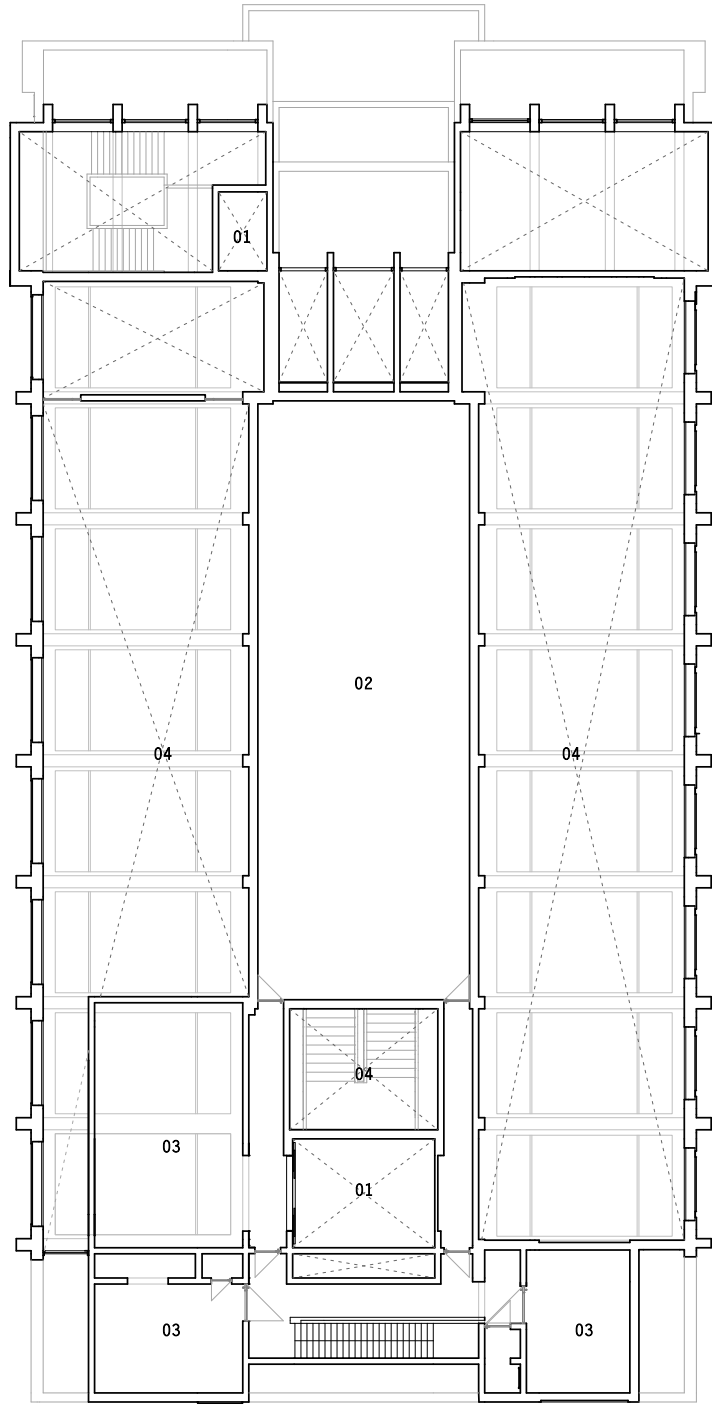

WHEN READ IN CONJUNCTION WITH VOID (MARKED WITH A CROSS) THIS ALLOWS THE RAUMPLAN TO BE READ IN PLAN

LEVEL -01

- 01 LECTURE THEATRE(Access LEVEL)
- 02 SEMINAR ROOM
- 03 PASSENGER LIFT
- 04 TEMPORARY GALLERY
- 05 VAULT GALLERY
- 06 ARTEFACT PREPARATION AREA
- 07 ARTEFACT LIFT
- 08 VOID OVER GALLERY BELOW
- 09 PROCESSIONAL STAIR

LEVEL 00 - GROUND

- 01 VESTIBULE
- 02 CLOAKROOMS/TOILETS
- 03 PASSENGER LIFT
- 04 BOOKSHOP
- 05 OFFICES
- 06 DOCUMENTATION/PHOTO STUDIO
- 07 ARTEFACT LIFT
- 08 VOID OVER GALLERY BELOW
- 09 PROCESSIONAL STAIR
- 10 MEETING ROOM
- 11 LOADING BAY/REFUSE STORE

LEVEL 05

- 01 PASSENGER LIFT
- 02 GALLERY AROUND VOID
- 03 CITY BELVEDERE
- 04 LONG GALLERY
- 05 PROCESSIONAL STAIR
- 06 PHOTOGRAPHY COLLECTION
- 07 ARTEFACT LIFT

LEVEL 06

- 01 PASSENGER LIFT
- 02 CITY BELVEDERE
- 03 FUNCTION ROOM
- 04 VOID OVER GALLERY BELOW
- 05 EVENT/LECTURE HALL
- 06 21ST CENTURY GALLERY
- 07 CAMPANILE BELVEDERE
- 08 ARTEFACT LIFT
- 09 PROCESSIONAL STAIR
- 10 TOILETS/CATERING

LEVEL 07

- 01 LIFT OVERRUN
- 02 OPEN ROOF PLANT
- 03 PLANT/STORE
- 04 VOID

LEVEL 08 - ROOF

- 01 SKYLIGHT
- 02 SAWTOOTH ROOF
- 03 PLANT WELL