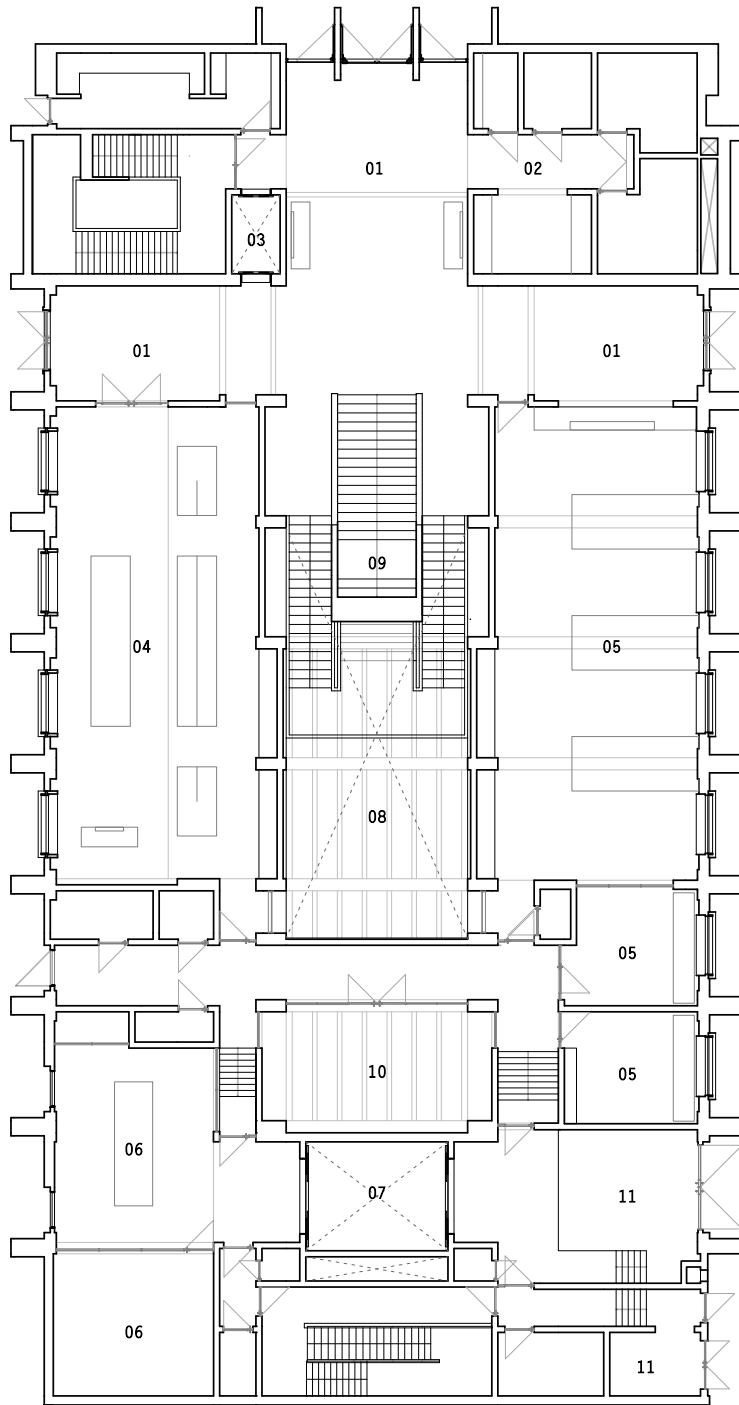

LEVEL -02

NOTES

- 01 LECTURE THEATRE
- 02 PLANT/ STORE
- 03 TOILET
- 04 RESTORATION STUDIO
- 05 VAULT ARCHIVE
- 06 ARMATURE WORKSHOP
- 07 ARTEFACT LIFT
- 08 ARCHAEOLOGICAL GALLERY
- 09 REPOSITORY

REFLECTED CEILING PLAN IS INDICATED IN GREY ONLY WHERE THE CEILING IS IMMEDIATELY OVER THAT SPACE

WHEN READ IN CONJUNCTION WITH VOID (MARKED WITH A CROSS) THIS ALLOWS THE RAUMPLAN TO BE READ IN PLAN

LEVEL -01

- 01 LECTURE THEATRE(Access LEVEL)
- 02 SEMINAR ROOM
- 03 PASSENGER LIFT
- 04 TEMPORARY GALLERY
- 05 VAULT GALLERY
- 06 ARTEFACT PREPARATION AREA
- 07 ARTEFACT LIFT
- 08 VOID OVER GALLERY BELOW
- 09 PROCESSIONAL STAIR

LEVEL 00 - GROUND

- 01 VESTIBULE
- 02 CLOAKROOMS/TOILETS
- 03 PASSENGER LIFT
- 04 BOOKSHOP
- 05 OFFICES
- 06 DOCUMENTATION/PHOTO STUDIO
- 07 ARTEFACT LIFT
- 08 VOID OVER GALLERY BELOW
- 09 PROCESSIONAL STAIR
- 10 MEETING ROOM
- 11 LOADING BAY/REFUSE STORE