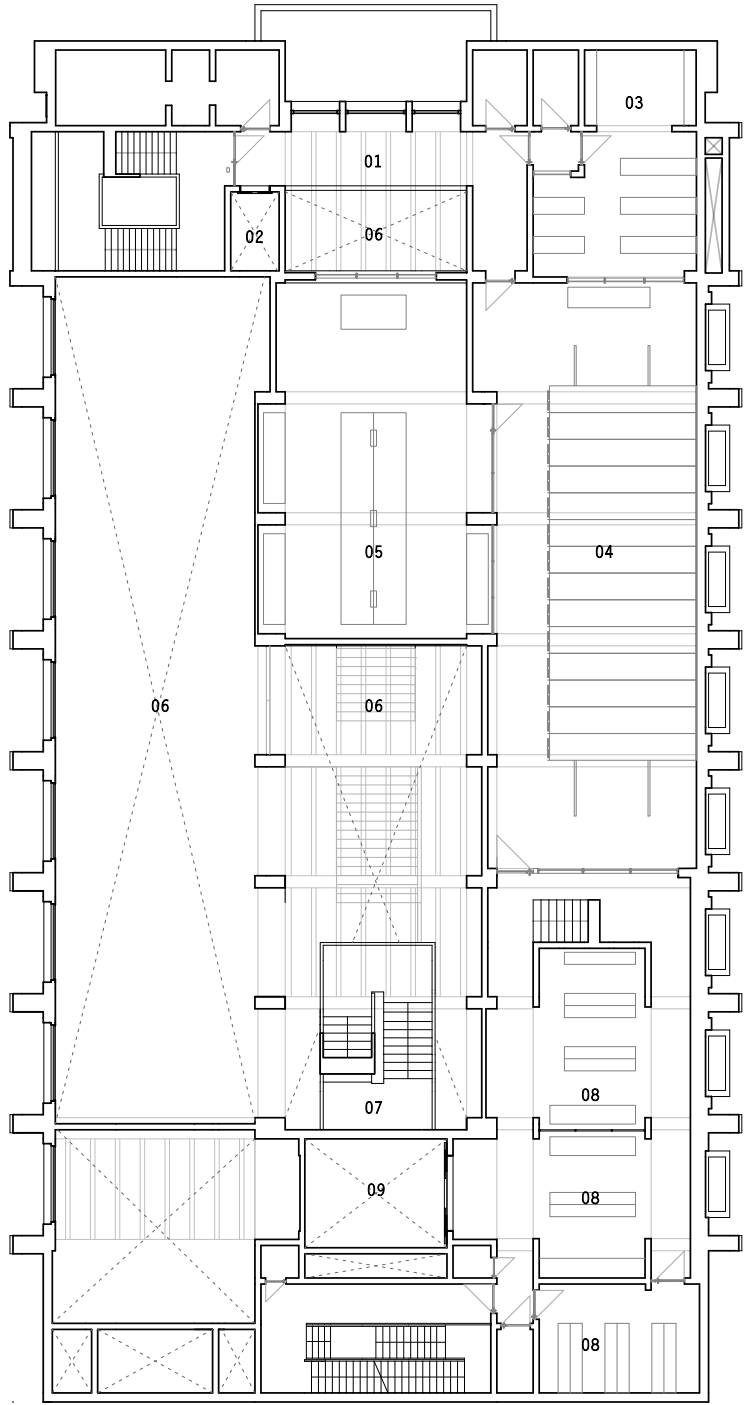

LEVEL 03

- 01 BRIDGE
- 02 PASSENGER LIFT
- 03 CLOSED-CLIMATE REPOSITORY
- 04 ARCHIVE
- 05 STUDY ROOM
- 06 VOID OVER GALLERY BELOW
- 07 PROCESSIONAL STAIR
- 08 SPECIAL COLLECTIONS
- 09 ARTEFACT LIFT