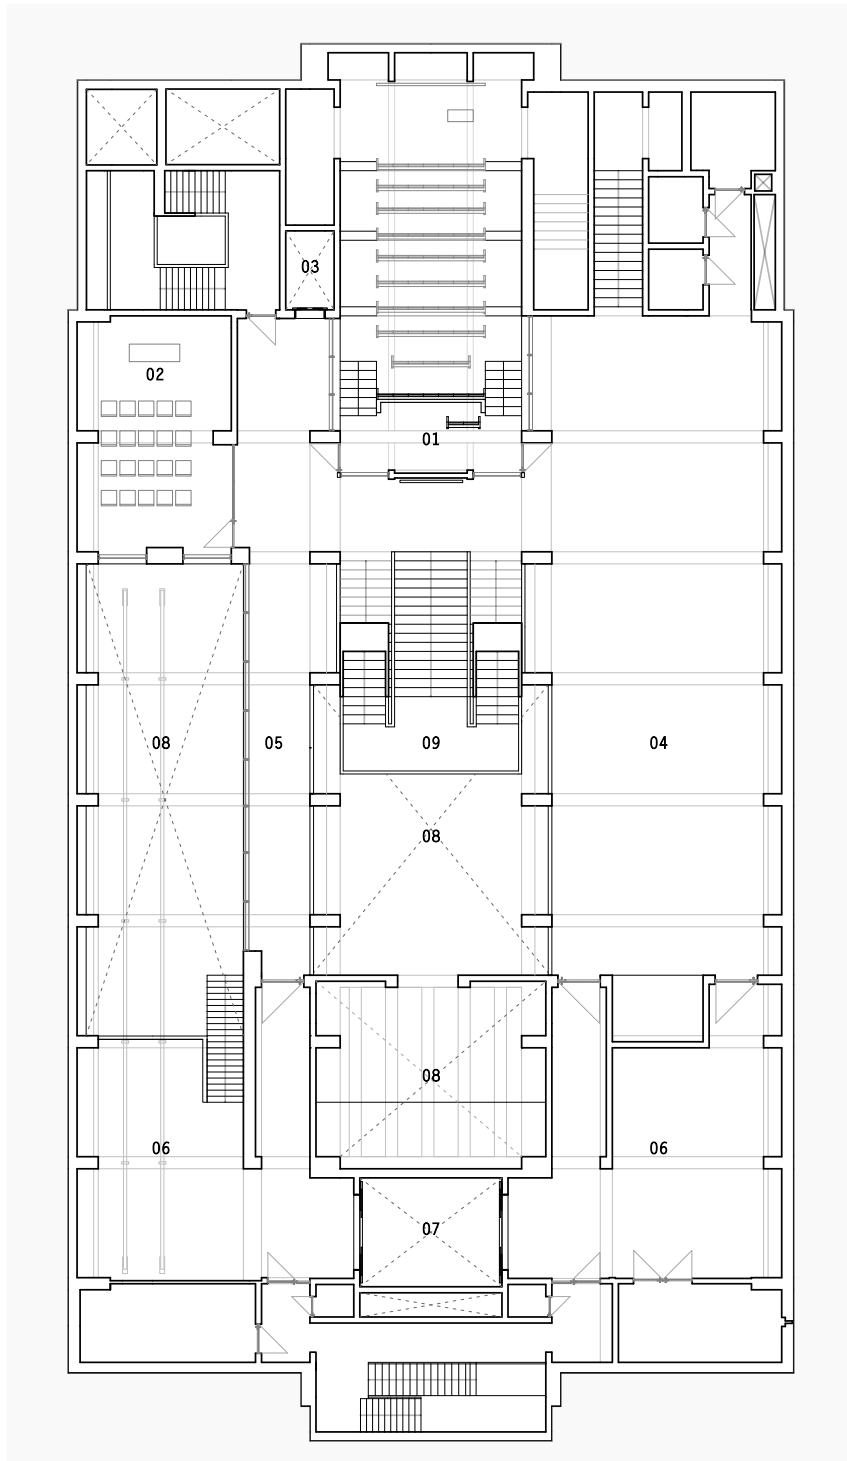

LEVEL -02

NOTES

- 01 LECTURE THEATRE
- 02 PLANT/ STORE
- 03 TOILET
- 04 RESTORATION STUDIO
- 05 VAULT ARCHIVE
- 06 ARMATURE WORKSHOP
- 07 ARTEFACT LIFT
- 08 ARCHAEOLOGICAL GALLERY
- 09 REPOSITORY

REFLECTED CEILING PLAN IS INDICATED IN GREY ONLY WHERE THE CEILING IS IMMEDIATELY OVER THAT SPACE

WHEN READ IN CONJUNCTION WITH VOID (MARKED WITH A CROSS) THIS ALLOWS THE RAUMPLAN TO BE READ IN PLAN

LEVEL -01

- 01 LECTURE THEATRE(Access LEVEL)
- 02 SEMINAR ROOM
- 03 PASSENGER LIFT
- 04 TEMPORARY GALLERY
- 05 VAULT GALLERY
- 06 ARTEFACT PREPARATION AREA
- 07 ARTEFACT LIFT
- 08 VOID OVER GALLERY BELOW
- 09 PROCESSIONAL STAIR

LEVEL 00 - GROUND

- 01 VESTIBULE
- 02 CLOAKROOMS/TOILETS
- 03 PASSENGER LIFT
- 04 BOOKSHOP
- 05 OFFICES
- 06 DOCUMENTATION/PHOTO STUDIO
- 07 ARTEFACT LIFT
- 08 VOID OVER GALLERY BELOW
- 09 PROCESSIONAL STAIR
- 10 MEETING ROOM
- 11 LOADING BAY/REFUSE STORE