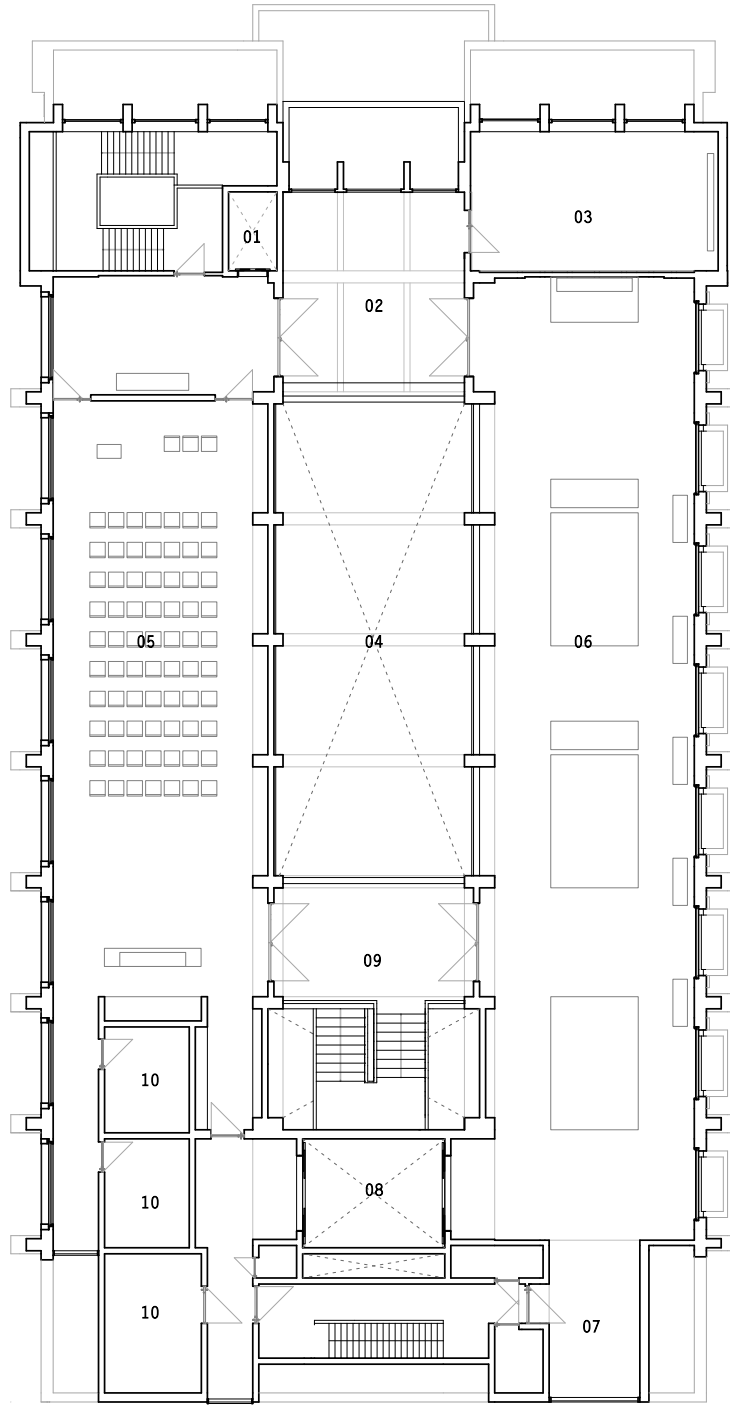

WHEN READ IN CONJUNCTION WITH VOID (MARKED WITH A CROSS) THIS ALLOWS THE RAUMPLAN TO BE READ IN PLAN

LEVEL -01

- 01 LECTURE THEATRE(Access LEVEL)
- 02 SEMINAR ROOM
- 03 PASSENGER LIFT
- 04 TEMPORARY GALLERY
- 05 VAULT GALLERY
- 06 ARTEFACT PREPARATION AREA
- 07 ARTEFACT LIFT
- 08 VOID OVER GALLERY BELOW
- 09 PROCESSIONAL STAIR

LEVEL 02

- 01 VOID OVER GALLERY BELOW
- 02 PROCESSIONAL STAIR
- 03 UPPER GALLERY
- 04 PASSENGER LIFT
- 05 ARTEFACT PREPARATION AREA
- 06 ARTEFACT LIFT
- 07 PLANT/STORE

LEVEL 03

- 01 BRIDGE
- 02 PASSENGER LIFT
- 03 CLOSED-CLIMATE REPOSITORY
- 04 ARCHIVE
- 05 STUDY ROOM
- 06 VOID OVER GALLERY BELOW
- 07 PROCESSIONAL STAIR
- 08 SPECIAL COLLECTIONS
- 09 ARTEFACT LIFT

LEVEL 04

- 01 PASSENGER LIFT
- 02 READING ROOM
- 03 RARE BOOKS AND LIBRARIAN'S OFFICE
- 04 LIBRARY
- 05 VOID OVER GALLERY BELOW
- 06 STAIR ACCESS TO ARCHIVE (LEVEL 03)
- 07 DRAUGHTSMAN'S GALLERY
- 08 CARTOGRAPHER'S GALLERY
- 09 ARTEFACT LIFT
- 10 PROCESSIONAL STAIR

LEVEL 05

- 01 PASSENGER LIFT
- 02 GALLERY AROUND VOID
- 03 CITY BELVEDERE
- 04 LONG GALLERY
- 05 PROCESSIONAL STAIR
- 06 PHOTOGRAPHY COLLECTION
- 07 ARTEFACT LIFT

LEVEL 06

- 01 PASSENGER LIFT
- 02 CITY BELVEDERE
- 03 FUNCTION ROOM
- 04 VOID OVER GALLERY BELOW
- 05 EVENT/LECTURE HALL
- 06 21ST CENTURY GALLERY
- 07 CAMPANILE BELVEDERE
- 08 ARTEFACT LIFT
- 09 PROCESSIONAL STAIR
- 10 TOILETS/CATERING