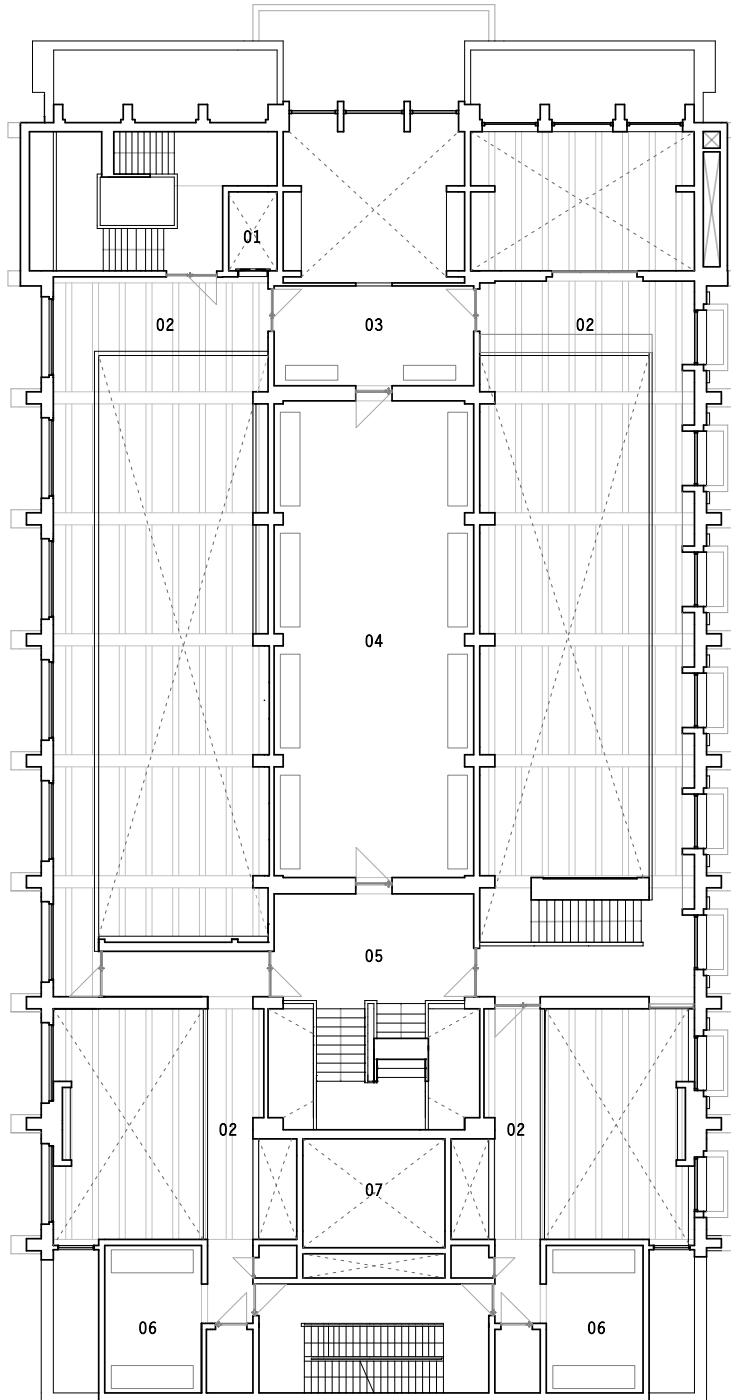

WHEN READ IN CONJUNCTION WITH VOID (MARKED WITH A CROSS) THIS ALLOWS THE RAUMPLAN TO BE READ IN PLAN

LEVEL -01

- 01 LECTURE THEATRE(Access LEVEL)
- 02 SEMINAR ROOM
- 03 PASSENGER LIFT
- 04 TEMPORARY GALLERY
- 05 VAULT GALLERY
- 06 ARTEFACT PREPARATION AREA
- 07 ARTEFACT LIFT
- 08 VOID OVER GALLERY BELOW
- 09 PROCESSIONAL STAIR

LEVEL 01

- 01 BRIDGE
- 02 CABINET GALLERY
- 03 LOWER GALLERY
- 04 PASSENGER LIFT
- 05 SERVICE PLENUM
- 06 PLANT/STORE
- 07 ARTEFACT PREPARATION AREA/ CRANE BAY
- 08 ARTEFACT LIFT
- 09 PROCESSIONAL STAIR
- 10 VOID OVER GALLERY BELOW

LEVEL 02

- 01 VOID OVER GALLERY BELOW
- 02 PROCESSIONAL STAIR
- 03 UPPER GALLERY
- 04 PASSENGER LIFT
- 05 ARTEFACT PREPARATION AREA
- 06 ARTEFACT LIFT
- 07 PLANT/STORE

LEVEL 03

- 01 BRIDGE
- 02 PASSENGER LIFT
- 03 CLOSED-CLIMATE REPOSITORY
- 04 ARCHIVE
- 05 STUDY ROOM
- 06 VOID OVER GALLERY BELOW
- 07 PROCESSIONAL STAIR
- 08 SPECIAL COLLECTIONS
- 09 ARTEFACT LIFT

LEVEL 04

- 01 PASSENGER LIFT
- 02 READING ROOM
- 03 RARE BOOKS AND LIBRARIAN'S OFFICE
- 04 LIBRARY
- 05 VOID OVER GALLERY BELOW
- 06 STAIR ACCESS TO ARCHIVE (LEVEL 03)
- 07 DRAUGHTSMAN'S GALLERY
- 08 CARTOGRAPHER'S GALLERY
- 09 ARTEFACT LIFT
- 10 PROCESSIONAL STAIR