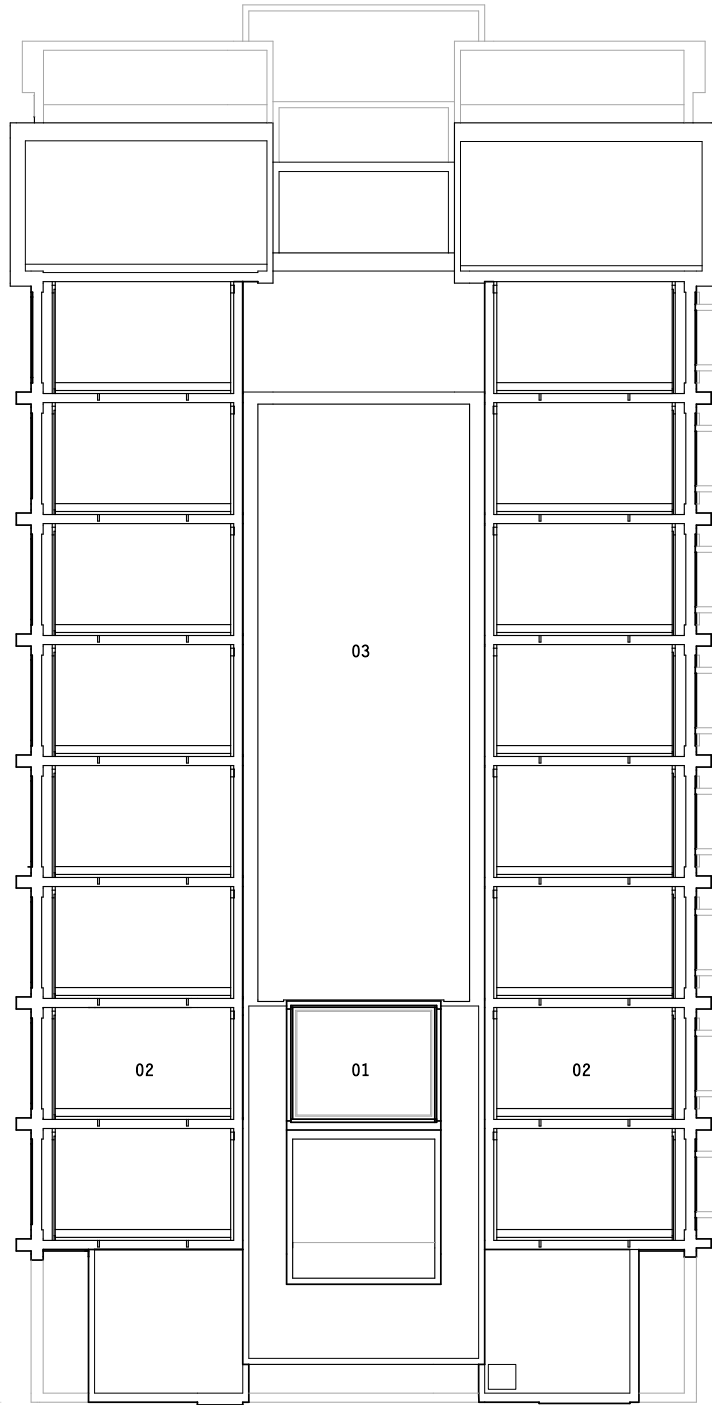

WHEN READ IN CONJUNCTION WITH VOID (MARKED WITH A CROSS) THIS ALLOWS THE RAUMPLAN TO BE READ IN PLAN

LEVEL -01

- 01 LECTURE THEATRE(Access LEVEL)
- 02 SEMINAR ROOM
- 03 PASSENGER LIFT
- 04 TEMPORARY GALLERY
- 05 VAULT GALLERY
- 06 ARTEFACT PREPARATION AREA
- 07 ARTEFACT LIFT
- 08 VOID OVER GALLERY BELOW
- 09 PROCESSIONAL STAIR

LEVEL 00 - GROUND

- 01 VESTIBULE
- 02 CLOAKROOMS/TOILETS
- 03 PASSENGER LIFT
- 04 BOOKSHOP
- 05 OFFICES
- 06 DOCUMENTATION/PHOTO STUDIO
- 07 ARTEFACT LIFT
- 08 VOID OVER GALLERY BELOW
- 09 PROCESSIONAL STAIR
- 10 MEETING ROOM
- 11 LOADING BAY/REFUSE STORE

LEVEL 05

- 01 PASSENGER LIFT
- 02 GALLERY AROUND VOID
- 03 CITY BELVEDERE
- 04 LONG GALLERY
- 05 PROCESSIONAL STAIR
- 06 PHOTOGRAPHY COLLECTION
- 07 ARTEFACT LIFT

LEVEL 06

- 01 PASSENGER LIFT
- 02 CITY BELVEDERE
- 03 FUNCTION ROOM
- 04 VOID OVER GALLERY BELOW
- 05 EVENT/LECTURE HALL
- 06 21ST CENTURY GALLERY
- 07 CAMPANILE BELVEDERE
- 08 ARTEFACT LIFT
- 09 PROCESSIONAL STAIR
- 10 TOILETS/CATERING

LEVEL 07

- 01 LIFT OVERRUN
- 02 OPEN ROOF PLANT
- 03 PLANT/STORE
- 04 VOID

LEVEL 08 - ROOF

- 01 SKYLIGHT
- 02 SAWTOOTH ROOF
- 03 PLANT WELL