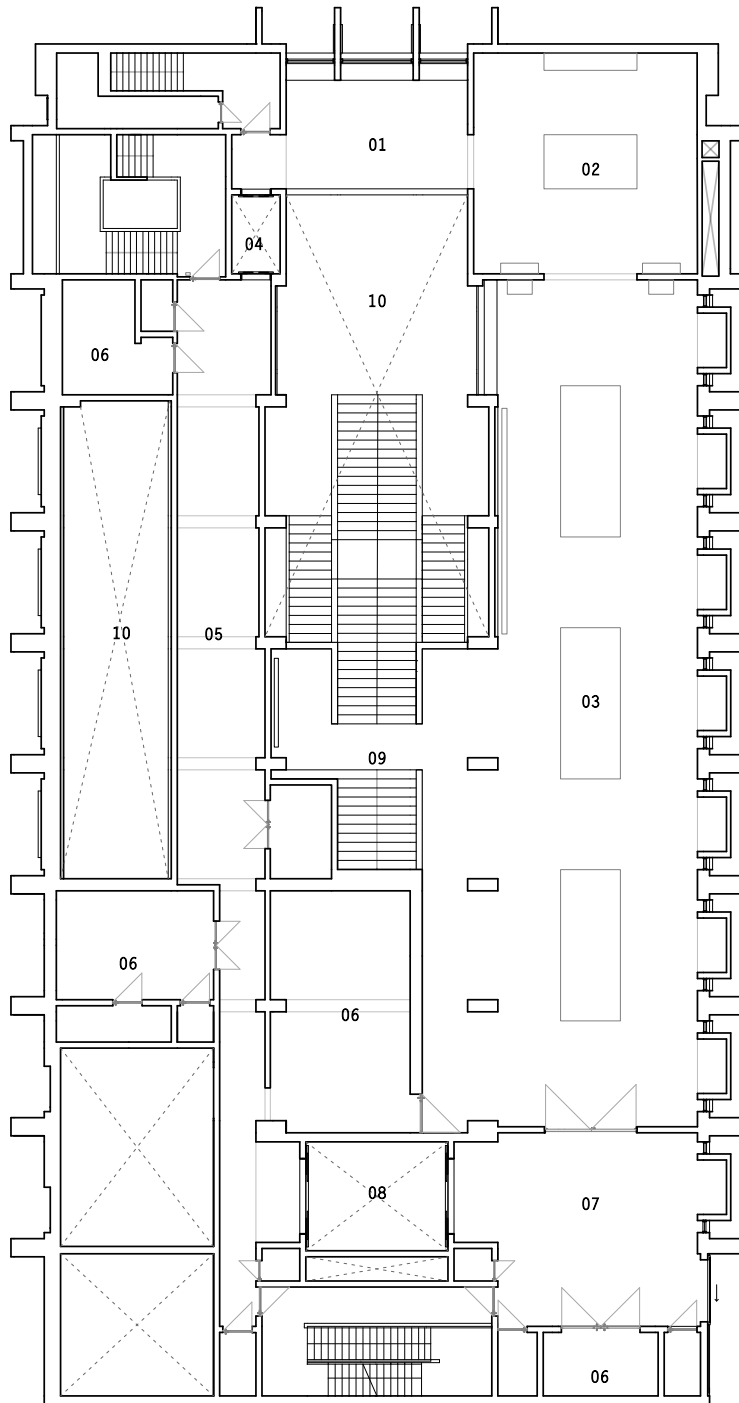

LEVEL -02

NOTES

- 01 LECTURE THEATRE
- 02 PLANT/ STORE
- 03 TOILET
- 04 RESTORATION STUDIO
- 05 VAULT ARCHIVE
- 06 ARMATURE WORKSHOP
- 07 ARTEFACT LIFT
- 08 ARCHAEOLOGICAL GALLERY
- 09 REPOSITORY

REFLECTED CEILING PLAN IS INDICATED IN GREY ONLY WHERE THE CEILING IS IMMEDIATELY OVER THAT SPACE

WHEN READ IN CONJUNCTION WITH VOID (MARKED WITH A CROSS) THIS ALLOWS THE RAUMPLAN TO BE READ IN PLAN

LEVEL -01

- 01 LECTURE THEATRE(Access LEVEL)
- 02 SEMINAR ROOM
- 03 PASSENGER LIFT
- 04 TEMPORARY GALLERY
- 05 VAULT GALLERY
- 06 ARTEFACT PREPARATION AREA
- 07 ARTEFACT LIFT
- 08 VOID OVER GALLERY BELOW
- 09 PROCESSIONAL STAIR

LEVEL 00 - GROUND

- 01 VESTIBULE
- 02 CLOAKROOMS/TOILETS
- 03 PASSENGER LIFT
- 04 BOOKSHOP
- 05 OFFICES
- 06 DOCUMENTATION/PHOTO STUDIO
- 07 ARTEFACT LIFT
- 08 VOID OVER GALLERY BELOW
- 09 PROCESSIONAL STAIR
- 10 MEETING ROOM
- 11 LOADING BAY/REFUSE STORE

LEVEL 01

- 01 BRIDGE
- 02 CABINET GALLERY
- 03 LOWER GALLERY
- 04 PASSENGER LIFT
- 05 SERVICE PLENUM
- 06 PLANT/STORE
- 07 ARTEFACT PREPARATION AREA/ CRANE BAY
- 08 ARTEFACT LIFT
- 09 PROCESSIONAL STAIR
- 10 VOID OVER GALLERY BELOW